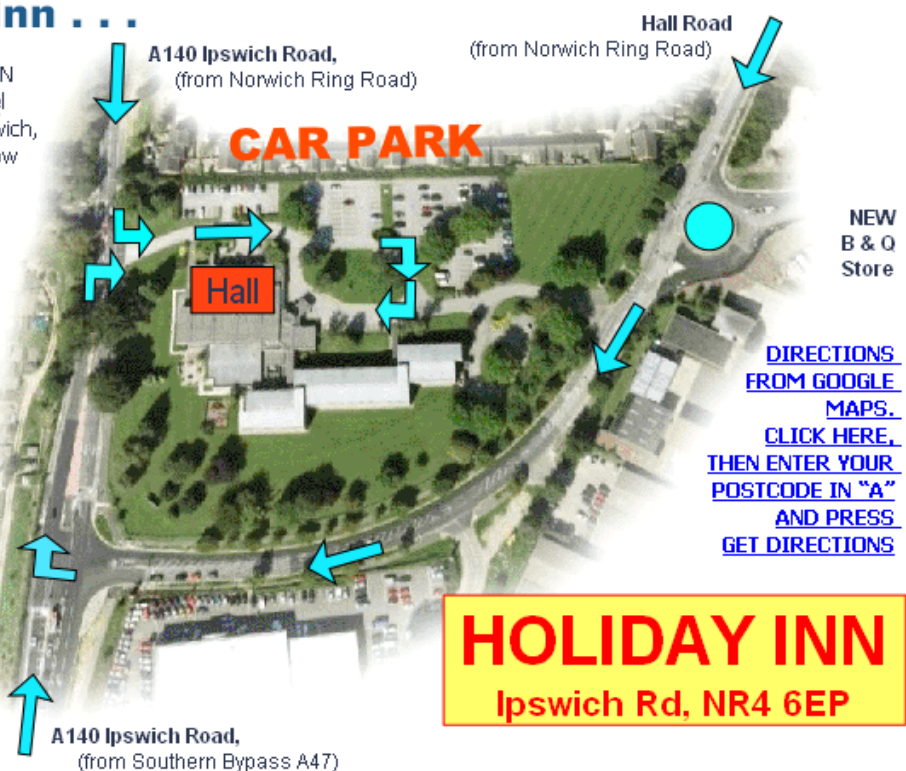

Norwich Engineering Society

Maps to our meetings

Map of Holiday Inn . . .

The only entrance to the HOLIDAY INN (previously called the Post House Hotel Norwich) is off the Ipswich Road, Norwich, NR4 6EP. The Hall Road entrance is now exit only.

DIRECTIONS FROM NORWICH

Turn South at the Ring Road A140 Ipswich traffic lights. As you start to drive downhill turn left behind Hotel into the CAR PARK.

DIRECTIONS FROM THE SOUTH

Come off the Norwich Southern Bypass at the A140 intersection. Drive north, down hill towards Norwich, past the TESCO SuperStore on the right, as you start to drive up hill the HOLIDAY INN is on the right. Turne right and drive in around the back of the Hotell into the CAR PARK.